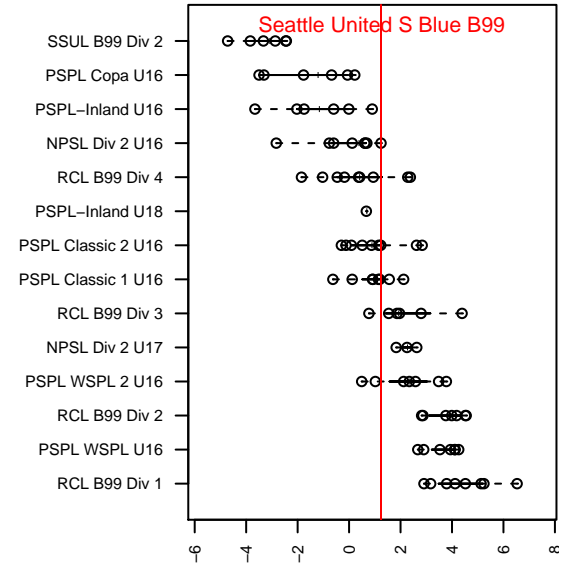

Seattle United S Blue B99

Seattle United Regional
 Seattle, WA
 B99 total strength=1374
 attack=6.73 defense=7.92
 fall league = NPSL Div 2 U16

alt names used:
 SEATTLE UNITED SOUTH B99 BLUE (WA)
 Seattle United South B99 Blue
 Seattle United South B99 Blue
 SEATTLE UNITED SOUTH B99 BLUE (WA)
 SU South B99 Blue

Venues played:
 2015 Seattle United Cup BU16
 2015 Bigfoot Silver U16
 2015 REDAPT Cup Silver U16
 2015 NPSL Division 2 U16
 2015 Founders Cup B99

Seattle United S Blue B99
 Dots are actual minus expected GF (blue circles) and GA (red triangles).
 Blue line is smoothed change in attack strength. Red is smoothed change in defense strength.

**attack and defense variance (black dot)
relative to other teams
and top 10 in region**

**attack and defense rating
relative to others at age
and all opponents in last 13 months**

Performance relative to 13 month average