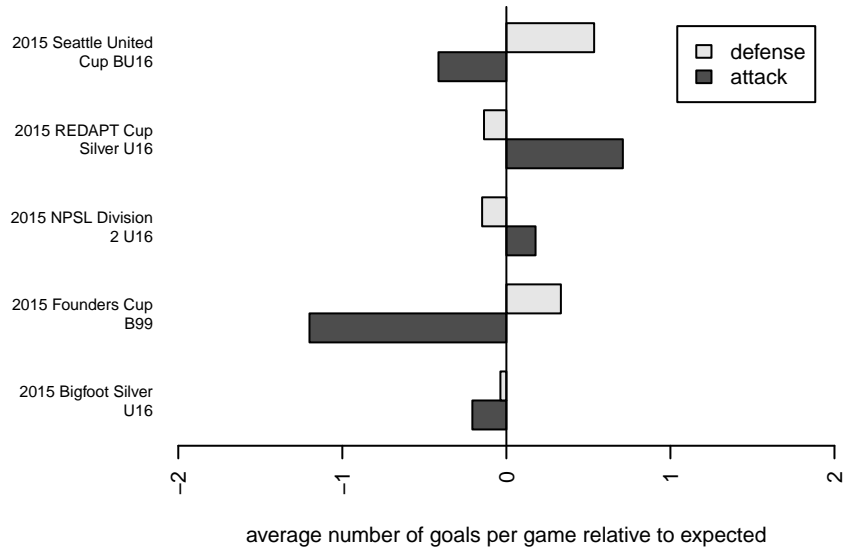

Seattle United S Blue B99

Seattle United Regional
 Seattle, WA
 B99 total strength=1374
 attack=6.73 defense=7.92
 fall league = NPSL Div 2 U16

alt names used:
 SEATTLE UNITED SOUTH B99 BLUE (WA)
 Seattle United South B99 Blue
 Seattle United South B99 Blue
 SEATTLE UNITED SOUTH B99 BLUE (WA)
 SU South B99 Blue

Venues played:
 2015 Seattle United Cup BU16
 2015 Bigfoot Silver U16
 2015 REDAPT Cup Silver U16
 2015 NPSL Division 2 U16
 2015 Founders Cup B99

Seattle United S Blue B99
 Dots are actual minus expected GF (blue circles) and GA (red triangles).
 Blue line is smoothed change in attack strength. Red is smoothed change in defense strength.

**attack and defense variance (black dot)
relative to other teams
and top 10 in region**

**attack and defense rating
relative to others at age
and all opponents in last 13 months**

Performance relative to 13 month average