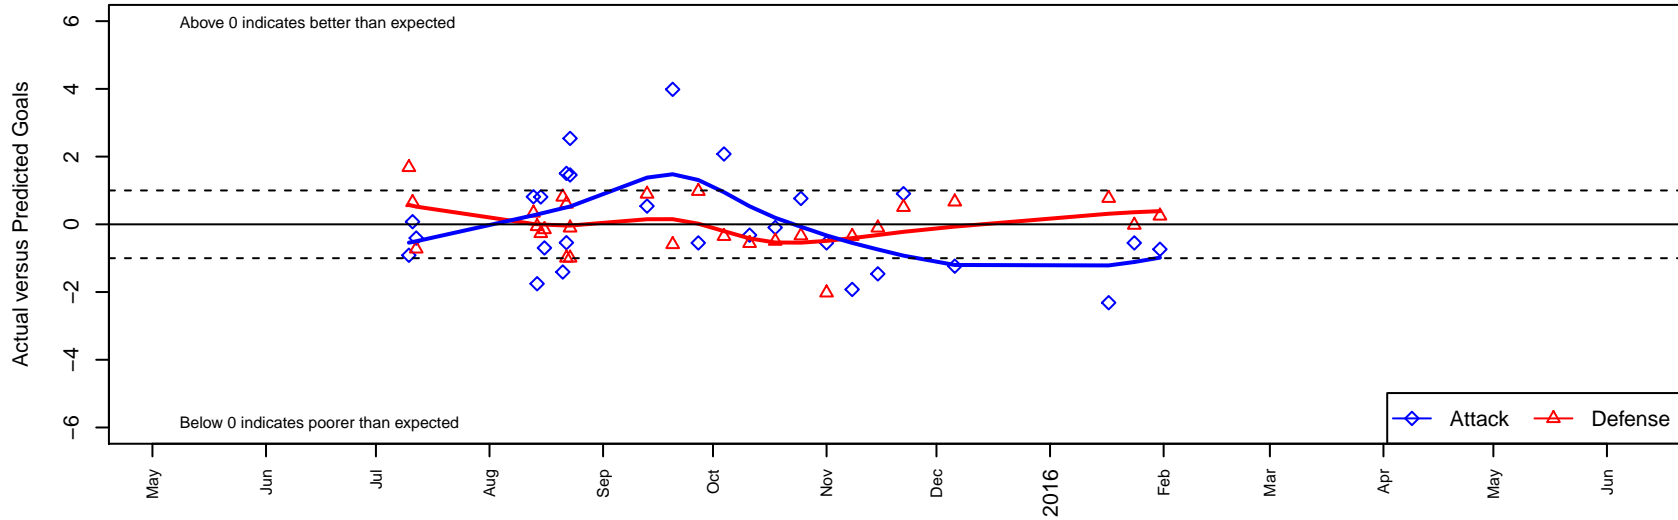

Seattle United S Blue B99

Seattle United Regional
 Seattle, WA
 B99 total strength=1374
 attack=6.73 defense=7.92
 fall league = NPSL Div 2 U16

alt names used:
 SEATTLE UNITED SOUTH B99 BLUE (WA)
 Seattle United South B99 Blue
 Seattle United South B99 Blue
 SEATTLE UNITED SOUTH B99 BLUE (WA)
 SU South B99 Blue

Venues played:
 2015 Seattle United Cup BU16
 2015 Bigfoot Silver U16
 2015 REDAPT Cup Silver U16
 2015 NPSL Division 2 U16
 2015 Founders Cup B99

Seattle United S Blue B99
 Dots are actual minus expected GF (blue circles) and GA (red triangles).
 Blue line is smoothed change in attack strength. Red is smoothed change in defense strength.

**attack and defense variance (black dot)
relative to other teams
and top 10 in region**

**attack and defense rating
relative to others at age
and all opponents in last 13 months**

Performance relative to 13 month average